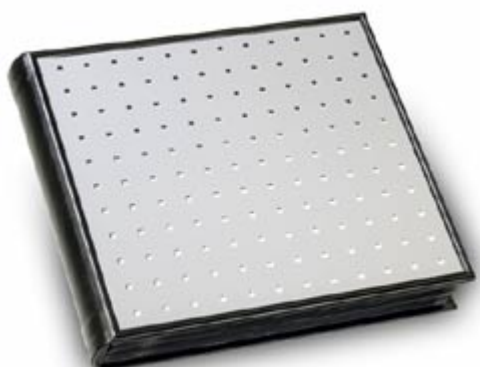

MIRAGE CUBIX

Covered in soft feel simulated leather material - the specially designed front cover forms a frame into which alternative panels can be inserted.

Cover colours

black or ivory